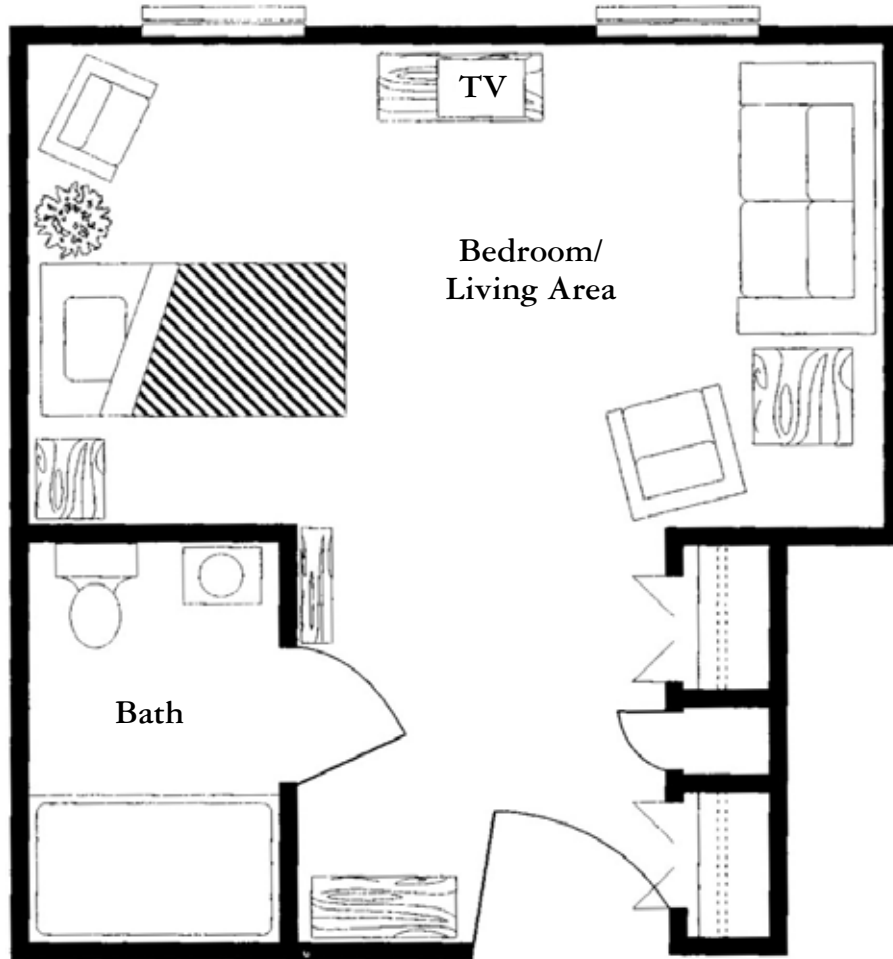

Standard Suite

276 Square Feet

Living/Sleeping Area
Private Full Bath with Sit-down Shower
Standard or Hand-held Shower Head
Safety Bars

Traditional Suite

300 Square Feet

Living/Sleeping Area

Private Full Bath with Sit-down Shower

Standard or Hand-held Shower Head

Safety Bars

Deluxe Suite

380 Square Feet

Living/Sleeping Area

Private Full Bath with Sit-down Shower

Standard or Hand-held Shower Head

Safety Bars