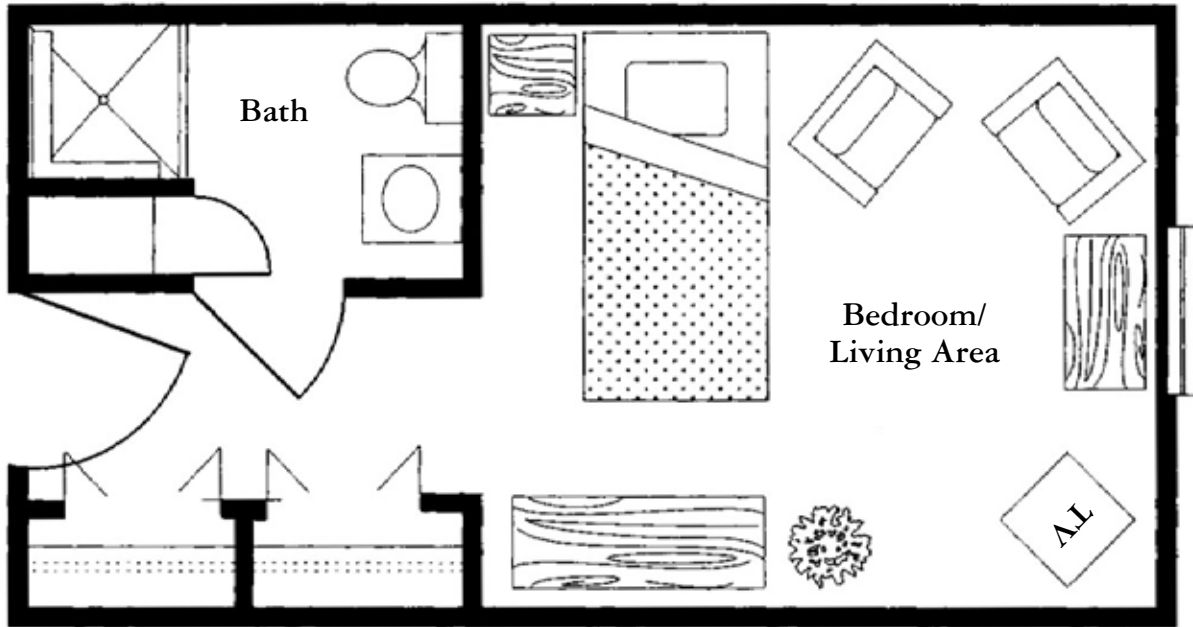

Standard Suite

276 Square Feet

Living/Sleeping Area
Private Full Bath with Sit-down Shower
Standard or Hand-held Shower Head
Safety Bars

Traditional Suite

300 Square Feet

Living/Sleeping Area

Private Full Bath with Sit-down Shower

Standard or Hand-held Shower Head

Safety Bars

Deluxe Suite

380 Square Feet

Living/Sleeping Area

Private Full Bath with Sit-down Shower

Standard or Hand-held Shower Head

Safety Bars