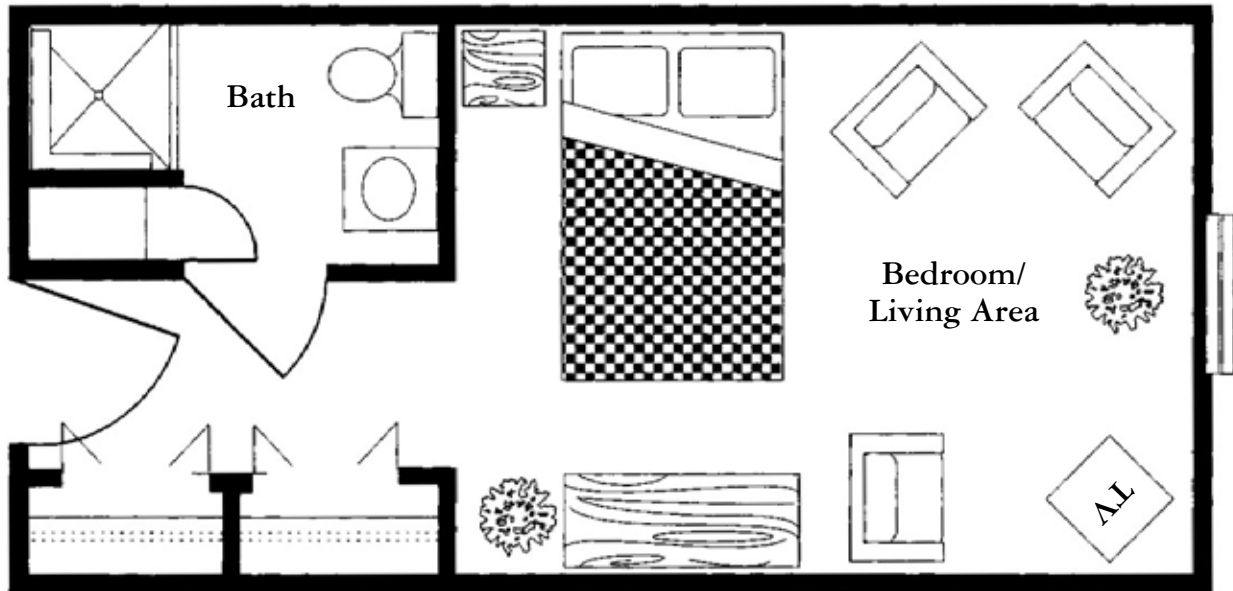

Standard Suite

276 Square Feet

Living/Sleeping Area
Private Full Bath with Sit-down Shower
Standard or Hand-held Shower Head
Safety Bars

Traditional Suite

300 Square Feet

Living/Sleeping Area

Private Full Bath with Sit-down Shower

Standard or Hand-held Shower Head

Safety Bars

Deluxe Suite

380 Square Feet

Living/Sleeping Area

Private Full Bath with Sit-down Shower

Standard or Hand-held Shower Head

Safety Bars