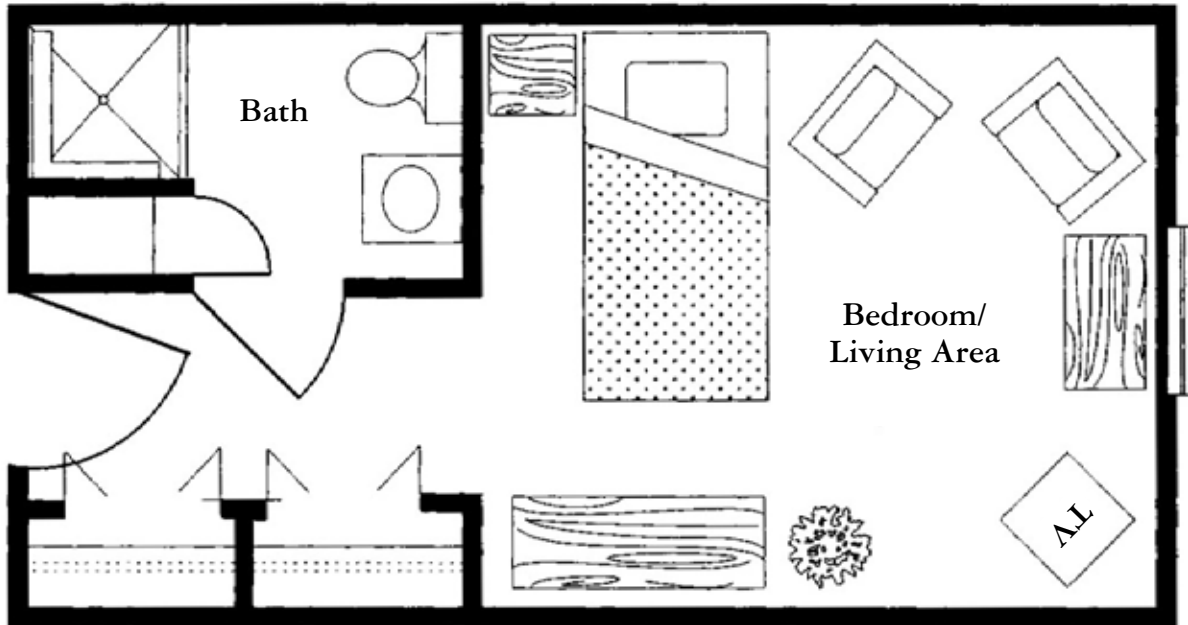

Private Suite

276 Square Feet

Living/Sleeping Area

Private Full Bath with Sit-down Shower

Standard or Hand-held Shower Head

Safety Bars