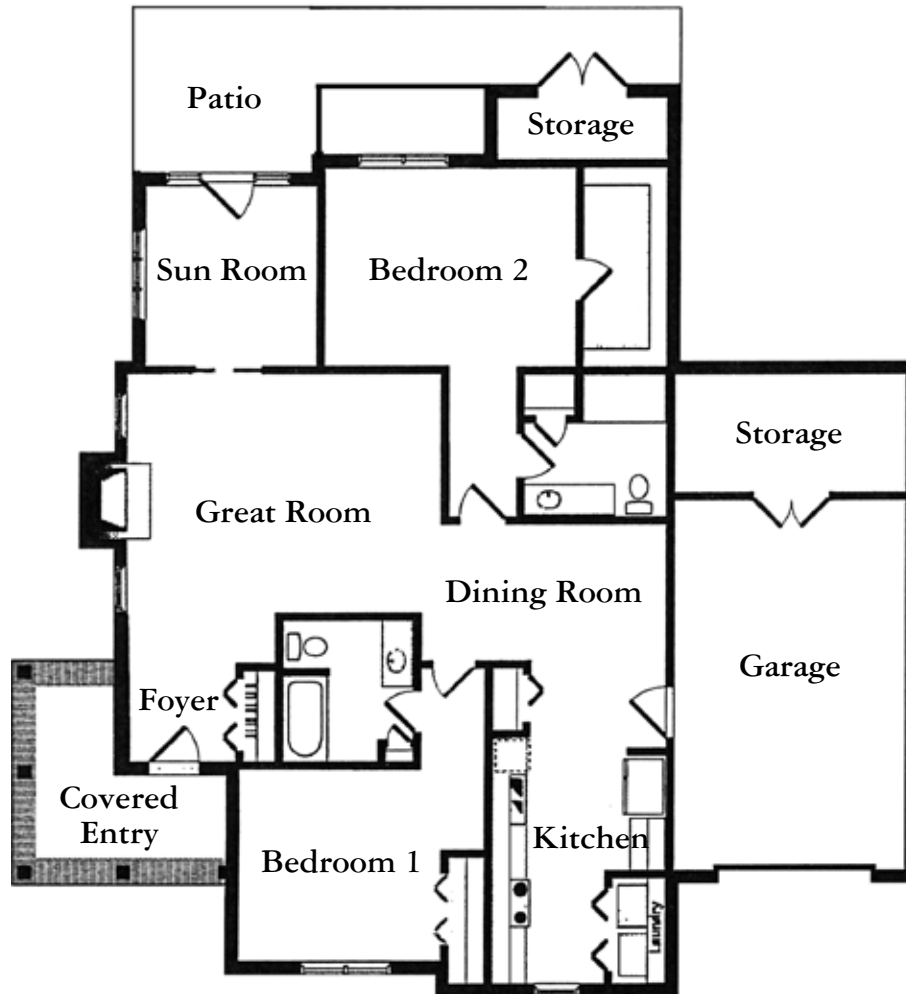

The Savannah

1,300 Square Feet

Two Bedrooms

Dining Room

Two Baths

1-Car Garage

Reading Room

Full-brick Exterior

Great Room

The Oxford

1,500 Square Feet

Two Bedrooms

Two Baths

Sun Room

Great Room

Dining Room

Optional 2-Car Garage

Full-brick Exterior

The Georgetown

1,570 Square Feet

Two Bedrooms

Two Baths

Sun Room

Great Room

Dining Room

Optional 2-Car Garage

Full-brick Exterior

Optional Covered Patio

The Lexington

1,717 Square Feet

Two Bedrooms

Two Baths