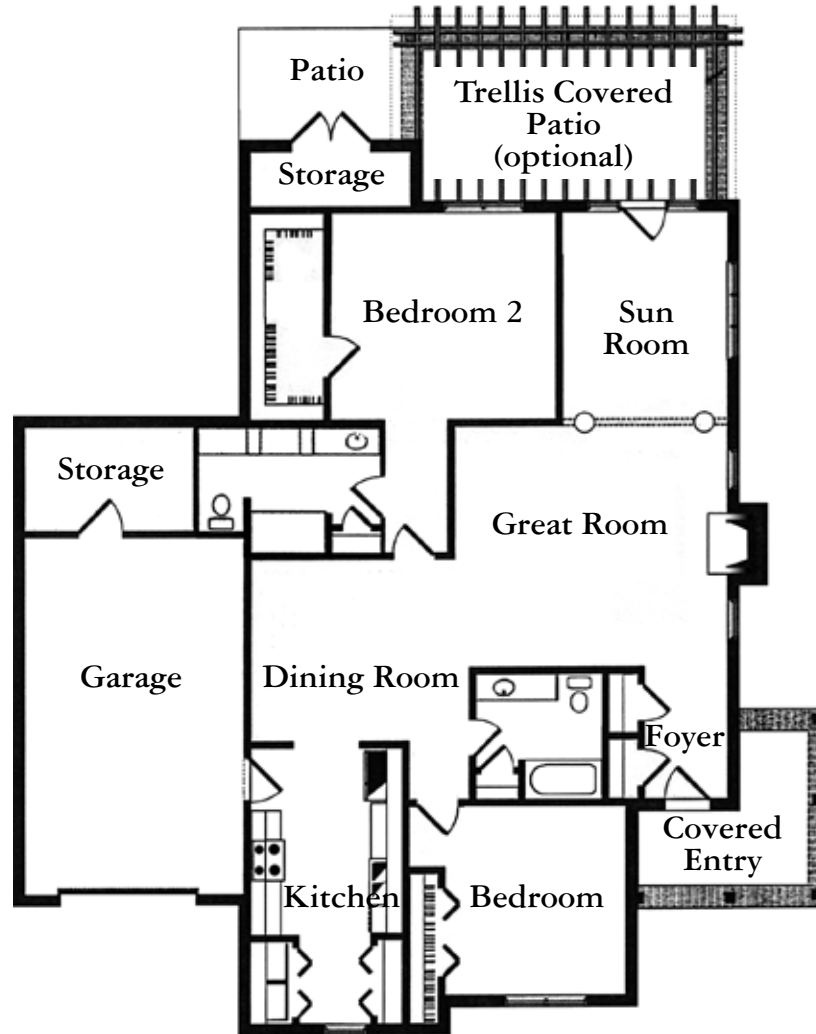

Great Room

The Oxford

1,500 Square Feet

Two Bedrooms

Two Baths

Sun Room

Great Room

Dining Room

Dining Room

Optional 2-Car Garage

Full-brick Exterior

Optional Covered Patio

The Lexington

1,717 Square Feet

Two Bedrooms

Two Baths

Sun Room

Great Room

Dining Room

Garage

Optional Trellis

Full-brick Exterior

The Williamsburg

2,010 Square Feet

- Two Bedrooms
- One Study/Bedroom
- Two Baths
- Entertainment Room
- Great Room
- Dining Room
- Garage
- Optional Screened Porch
- Full-brick Exterior