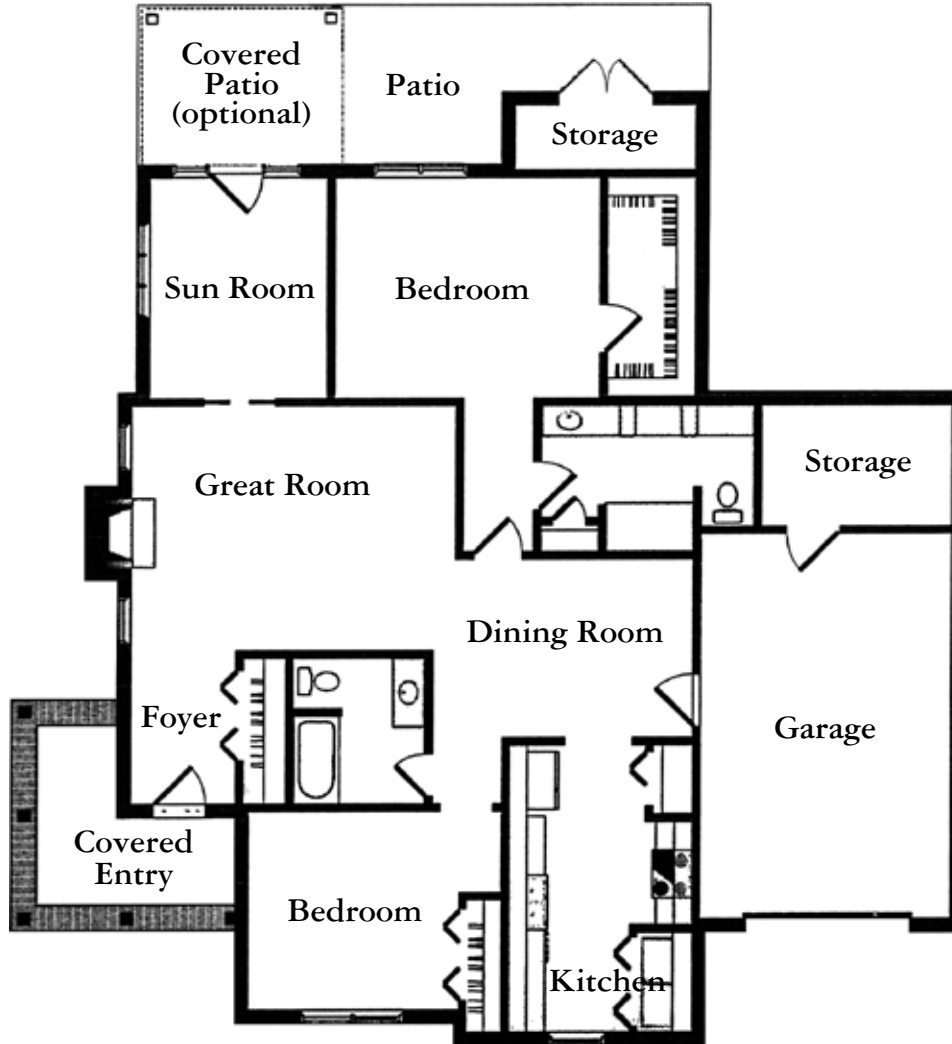

The Savannah

1,300 Square Feet

Two Bedrooms

Dining Room

Two Baths

1-Car Garage

Reading Room

Full-brick Exterior

Great Room

The Oxford

1,500 Square Feet

Two Bedrooms

Two Baths

Sun Room

Great Room

Dining Room

Optional 2-Car Garage

Full-brick Exterior

The Georgetown

1,570 Square Feet

Two Bedrooms

Two Baths

Sun Room

Great Room

Dining Room

Optional 2-Car Garage

Full-brick Exterior

Optional Covered Patio

The Lexington

1,717 Square Feet

Two Bedrooms

Two Baths