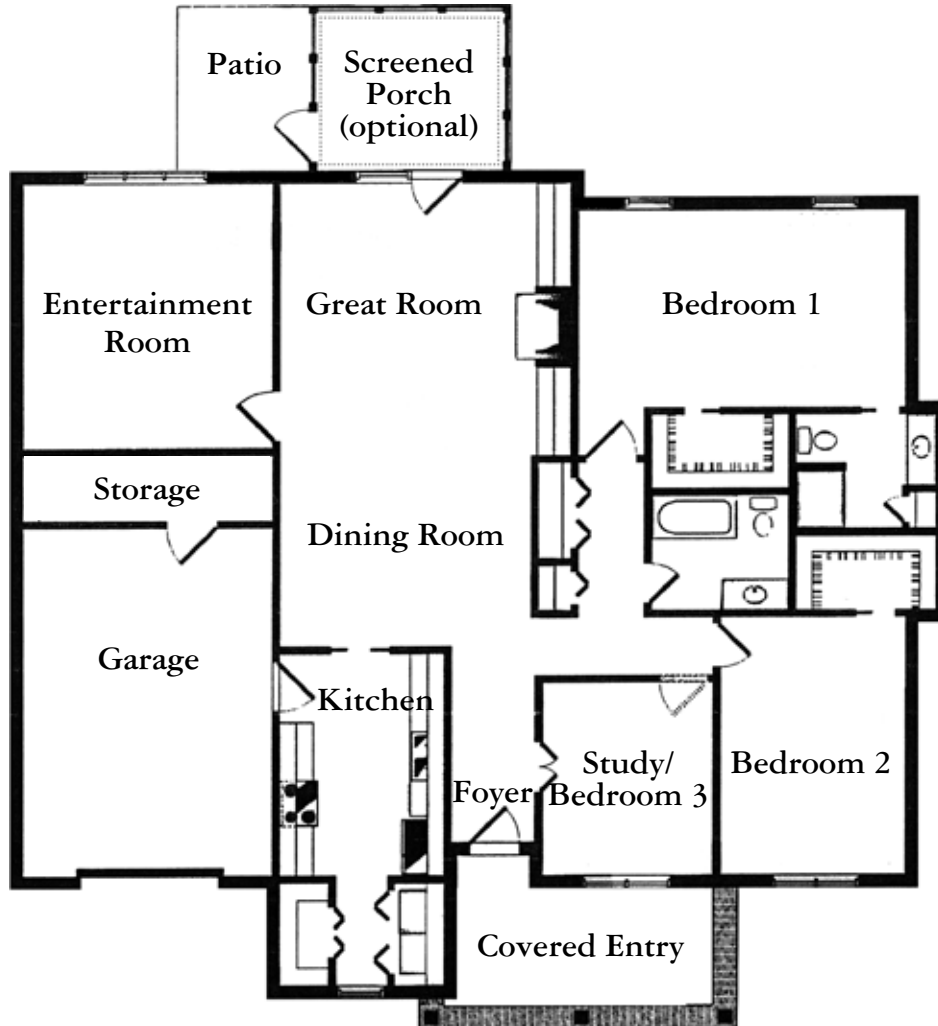

The Savannah

1,300 Square Feet

Two Bedrooms

Dining Room

Two Baths

1-Car Garage

Reading Room

Full-brick Exterior

Great Room

The Oxford

1,500 Square Feet

Two Bedrooms

Two Baths

Sun Room

Great Room

Dining Room

Sun Room

Great Room

Dining Room

Garage

Optional Trellis

Full-brick Exterior

The Williamsburg

2,010 Square Feet

- Two Bedrooms
- One Study/Bedroom
- Two Baths
- Entertainment Room
- Great Room
- Dining Room
- Garage
- Optional Screened Porch
- Full-brick Exterior